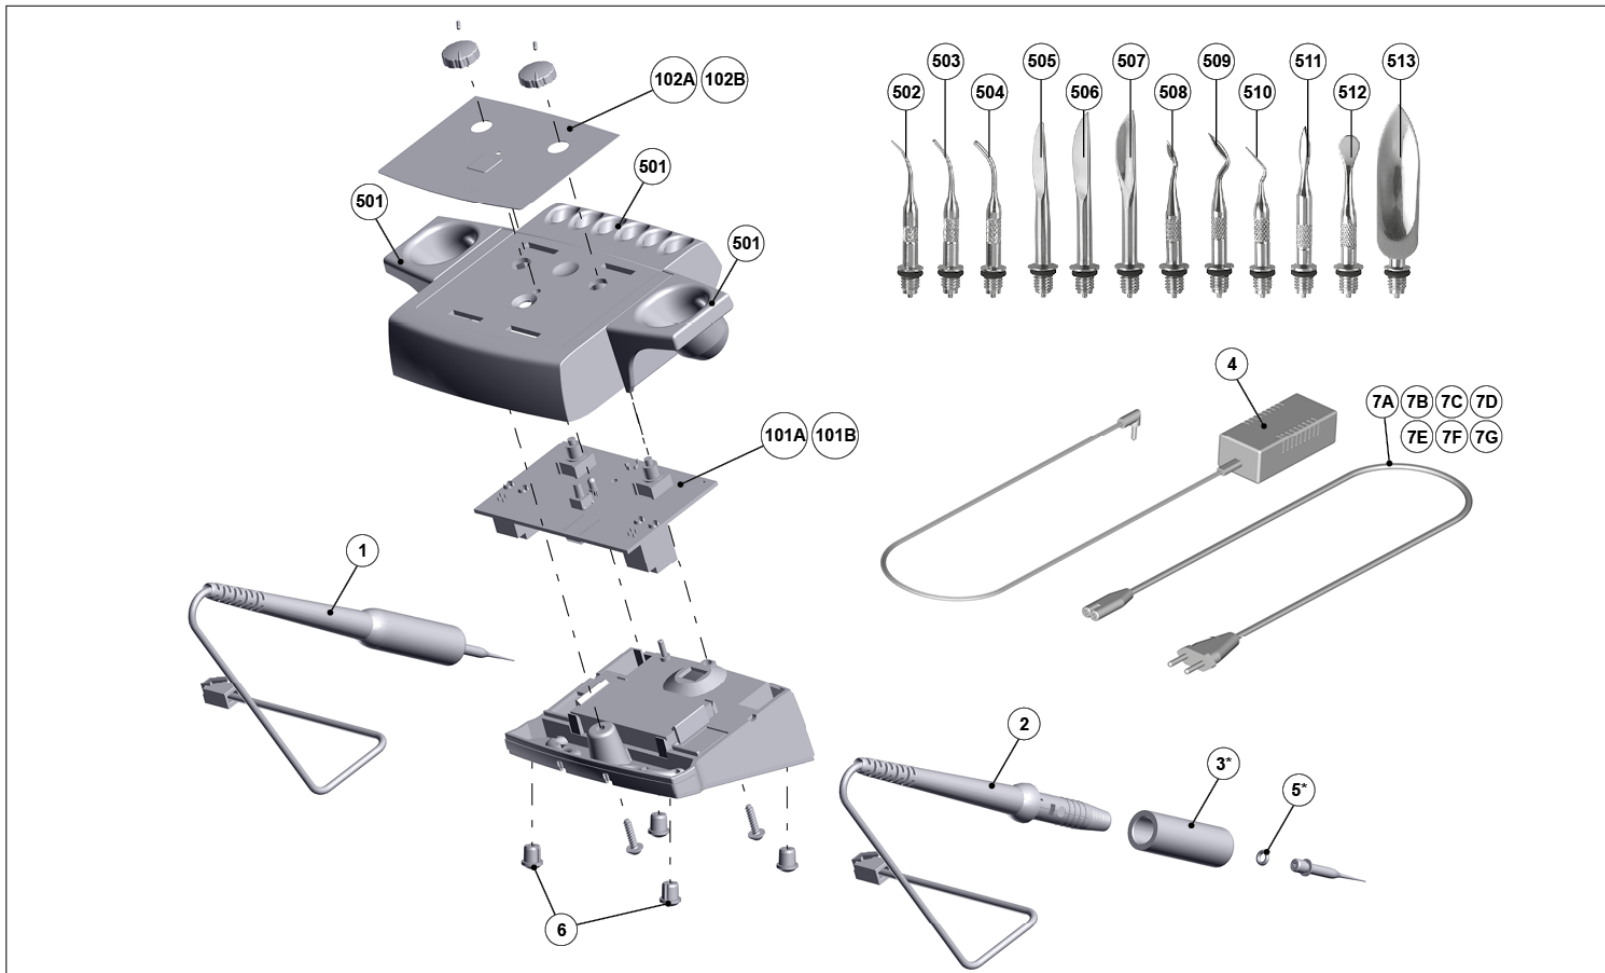

2150-xxxx / 2151-xxxx Waxlectric light I / II

21-9662 18012018 / A

Version	Position	Name	Article number	Wishlist
A	1	Heating handle, red	21540002'	
A	2	Heating handle, yellow	21540001'	
A	3	Cork-grip	900035948'	
A	4	Power supply	900036138	
A	5	Retainer ring	900032962'	
A	6	Rubber bases	900034564	
A	7A	Power cord Waxlectric Europe	900035975	
A	7B	Power cord Waxlectric USA	900035976	
A	7C	2-pin power cord / UK	900038652	
A	7D	2-pin power cord / China	900038653	
A	7E	2-pin power cord / Brazil	900038654	
A	7F	Power cord – Argentina	900038680	
A	7G	2-pin power cord / AUS/NZL	900032773	
A	101A	Mains board Waxlectric light I	900035970	
A	101B	Mains board Waxlectric light II	900035971	
A	102A	Operating foil Waxlectric light I	900035952	
A	102B	Operating foil Waxlectric light II	900035953	
A	501	Kit of holders Waxlectric	21511500	

*) Wear and tear parts, excluded from the guarantee.

Version	Position	Name	Article number	Wishlist
A	502	Probe small for WAXLECTRIC	21550101'	
A	503	Probe medium for WAXLECTRIC	21550102'	
A	504	Probe large for WAXLECTRIC	21550103'	
A	505	Blade narrow for WAXLECTRIC	21550104	
A	506	Blade wide for WAXLECTRIC	21550105	
A	507	Blade chamfer for WAXLECTRIC	21550106	
A	508	Hollenback horizontal for WAXLECTRIC	21550107	
A	509	Hollenback vertical for WAXLECTRIC	21550108	
A	510	Probe mini angled for WAXLECTRIC	21550109	
A	511	Lance shaped blade for WAXLECTRIC	21550110	
A	512	Beaver tail blade for WAXLECTRIC	21550111	
A	513	Wax knife large for WAXLECTRIC	21550112	